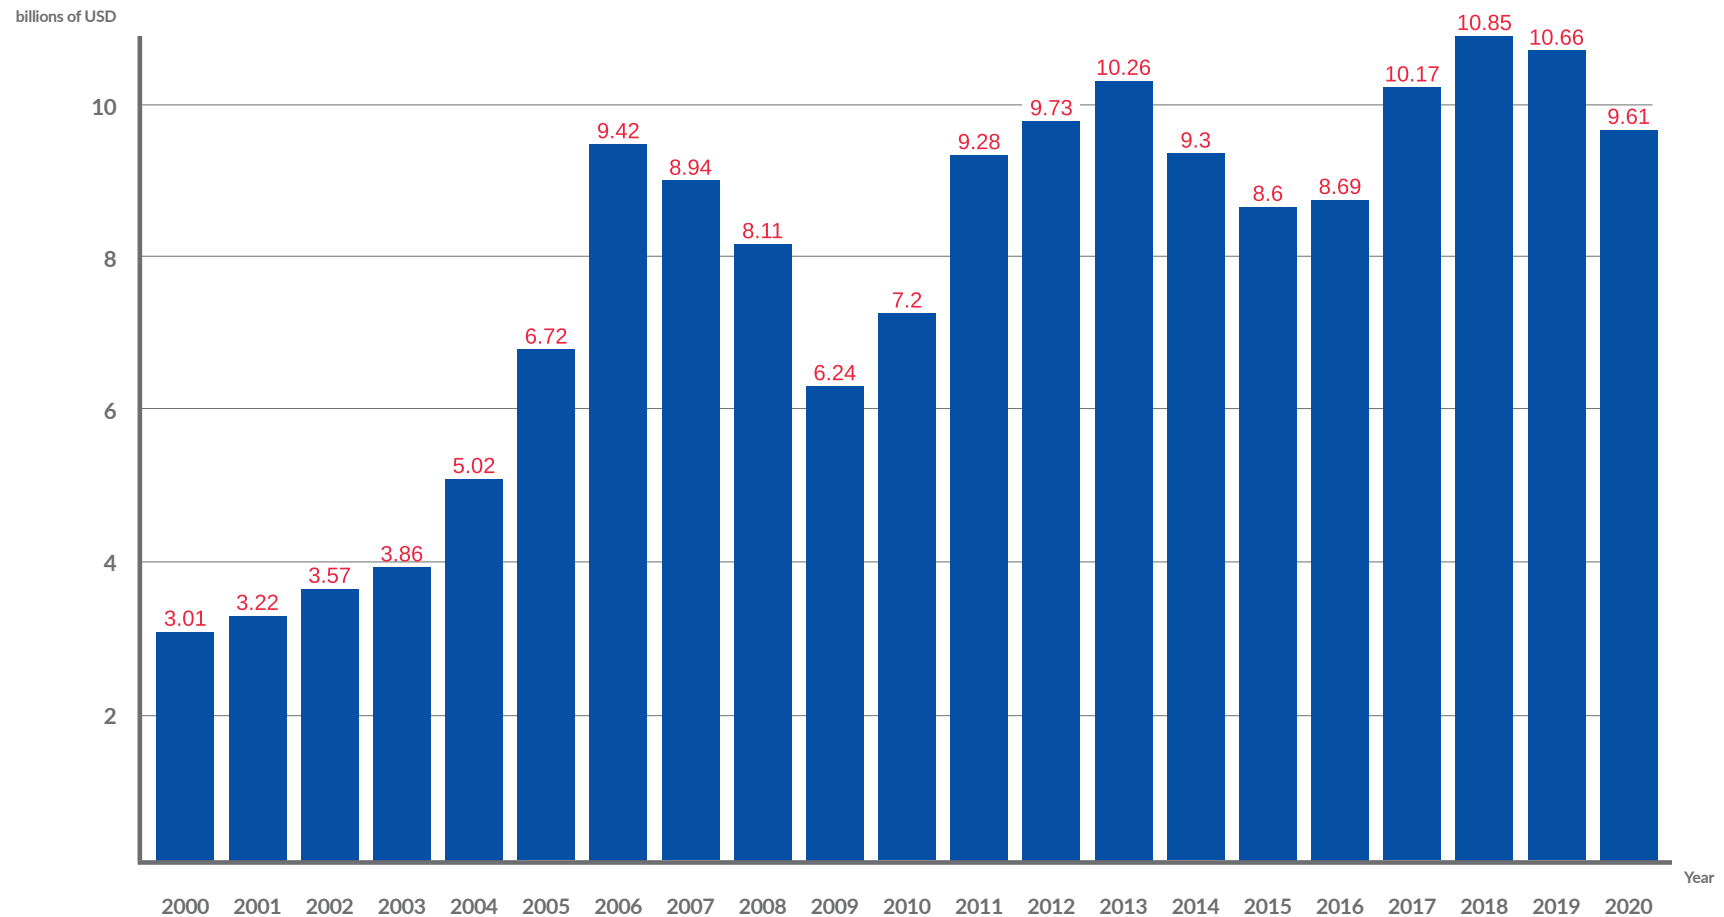

Annual Chilean Exports to the United States (in billions of USD)

Assessing the Cumulative Effects of U.S. Engagement in Uruguay and Chile

This research has been funded through a cooperative agreement between the Institute for War & Peace Reporting and the U.S. Department of State.