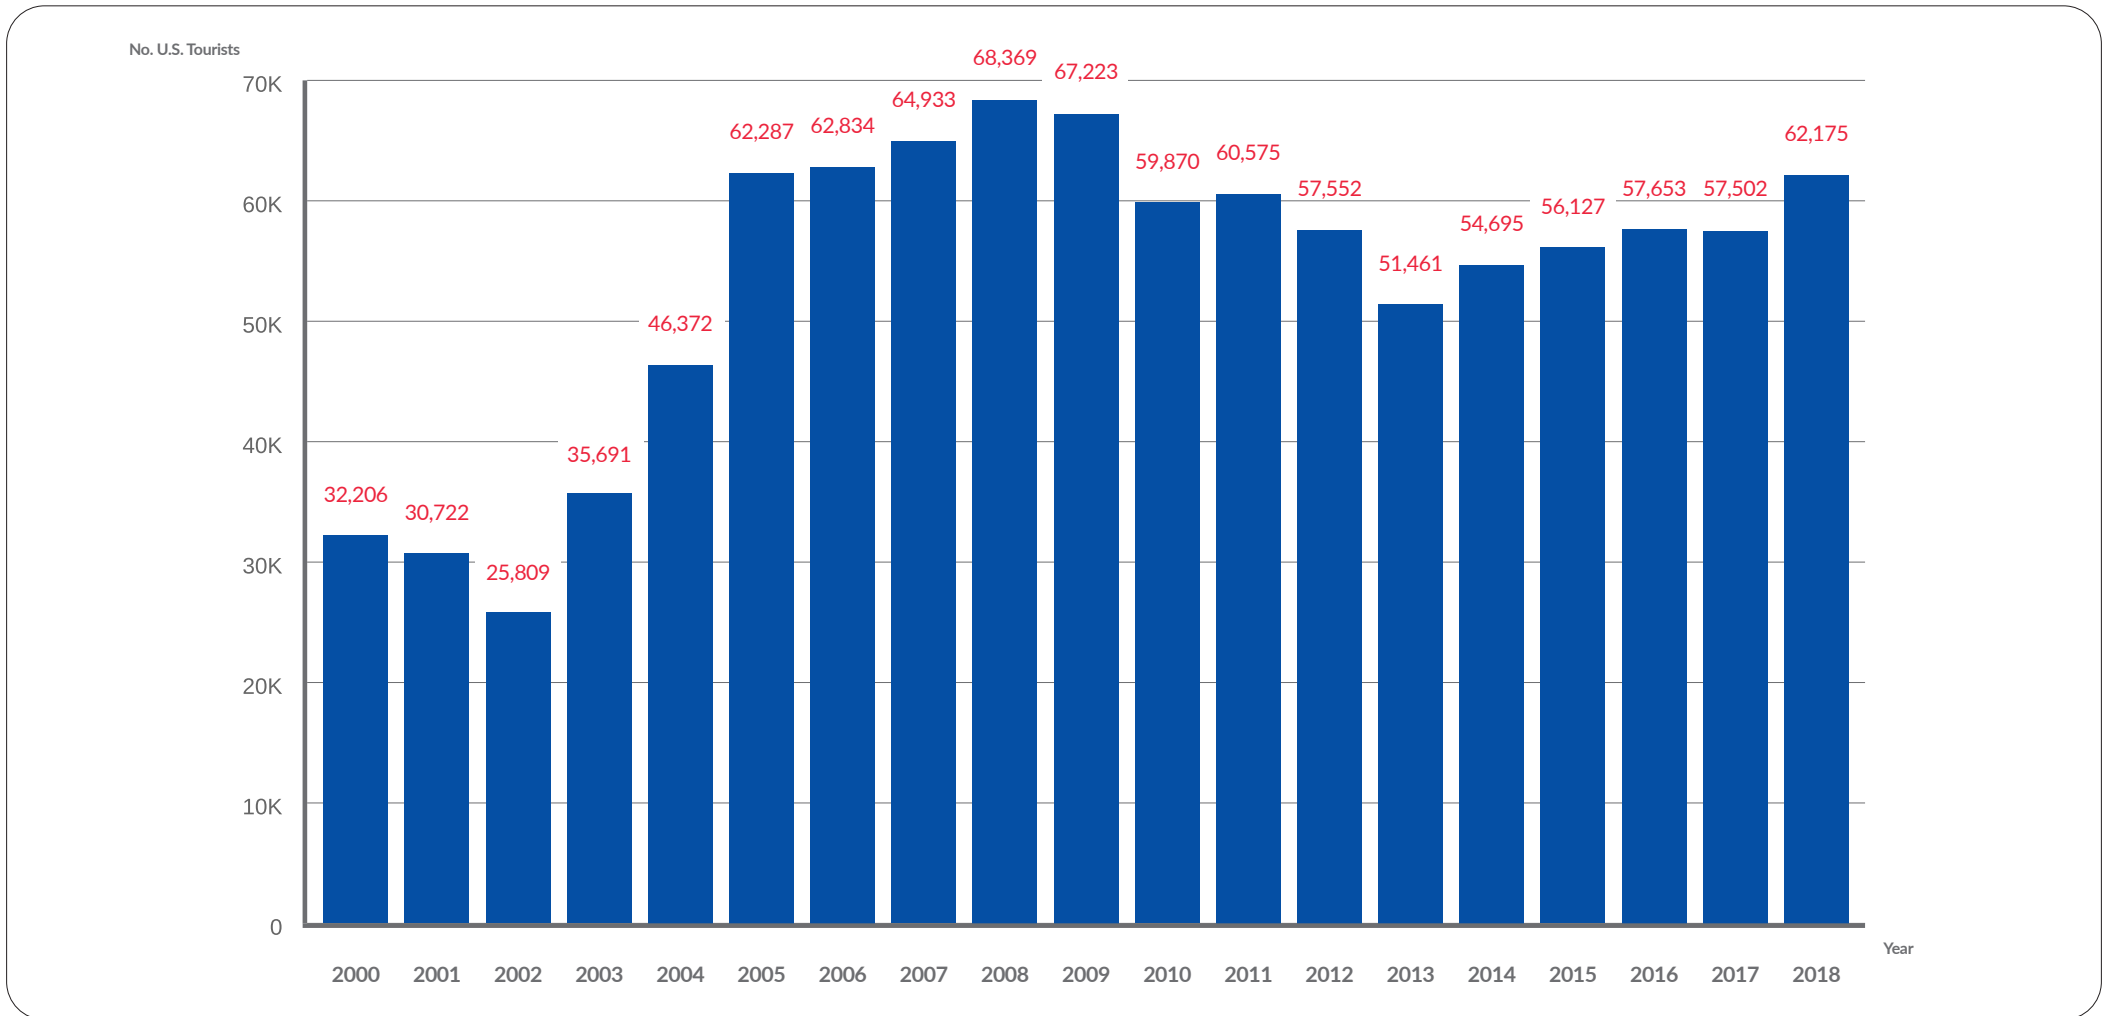

US Tourism to Uruguay: Total Annual Visitors

Assessing the Cumulative Effects of U.S. Engagement in Uruguay and Chile

This research has been funded through a cooperative agreement between the Institute for War & Peace Reporting and the U.S. Department of State.