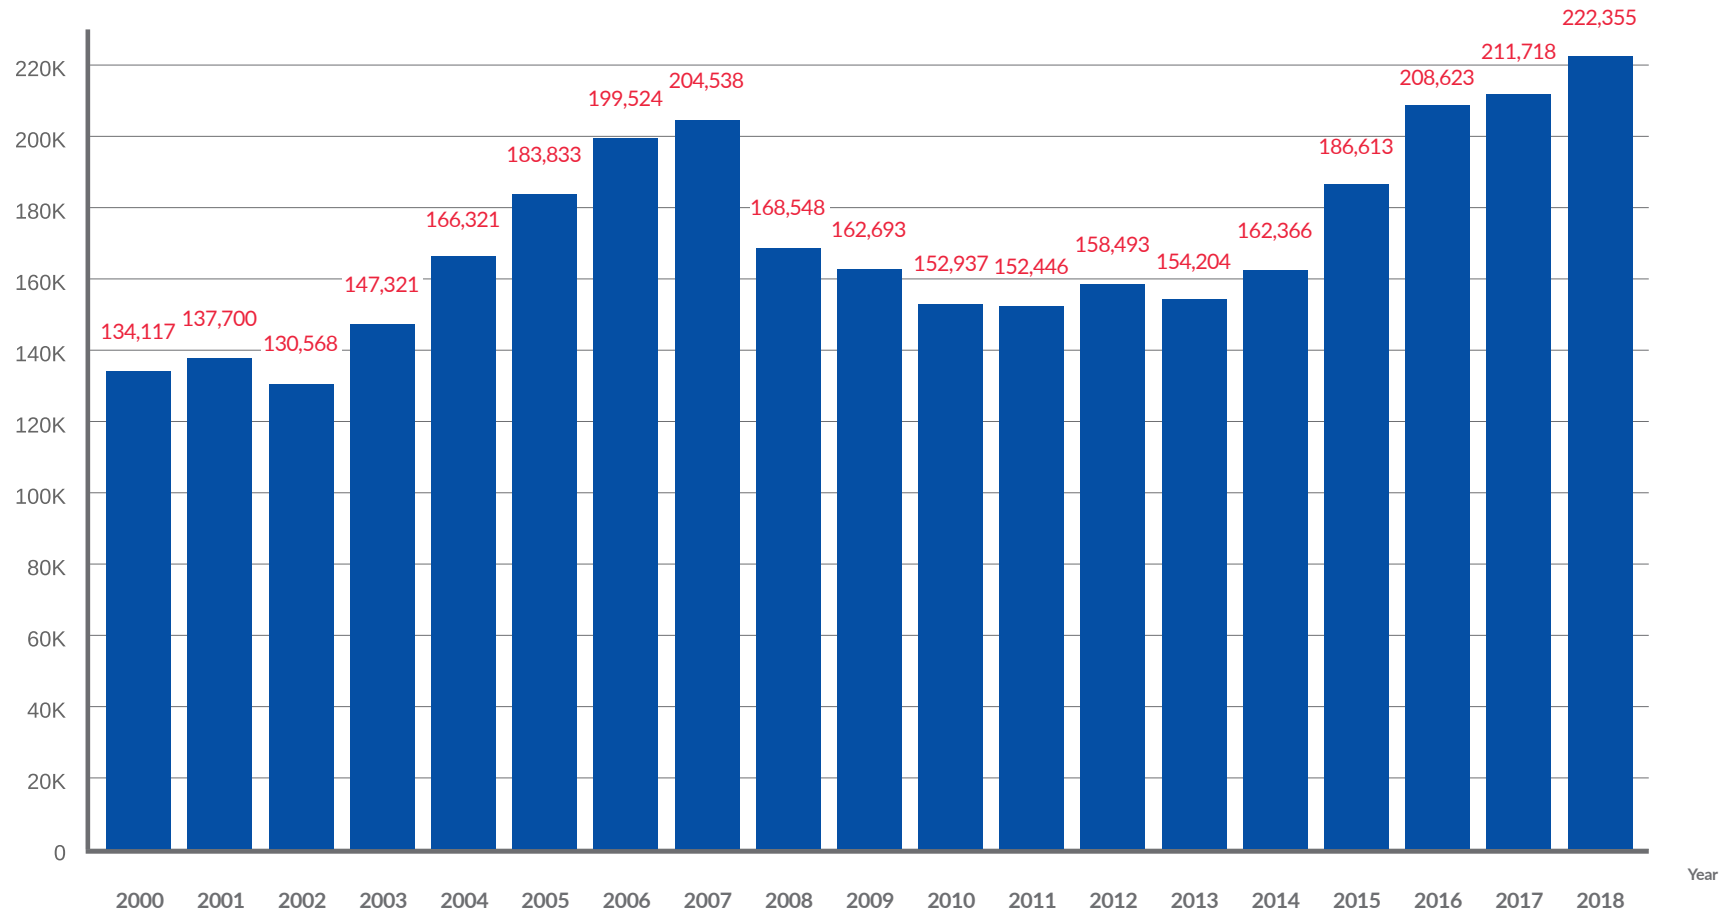

US Tourism to Chile: Total Annual Visitors

No. U.S. Tourists

Assessing the Cumulative Effects of U.S. Engagement in Uruguay and Chile

This research has been funded through a cooperative agreement between the Institute for War & Peace Reporting and the U.S. Department of State.