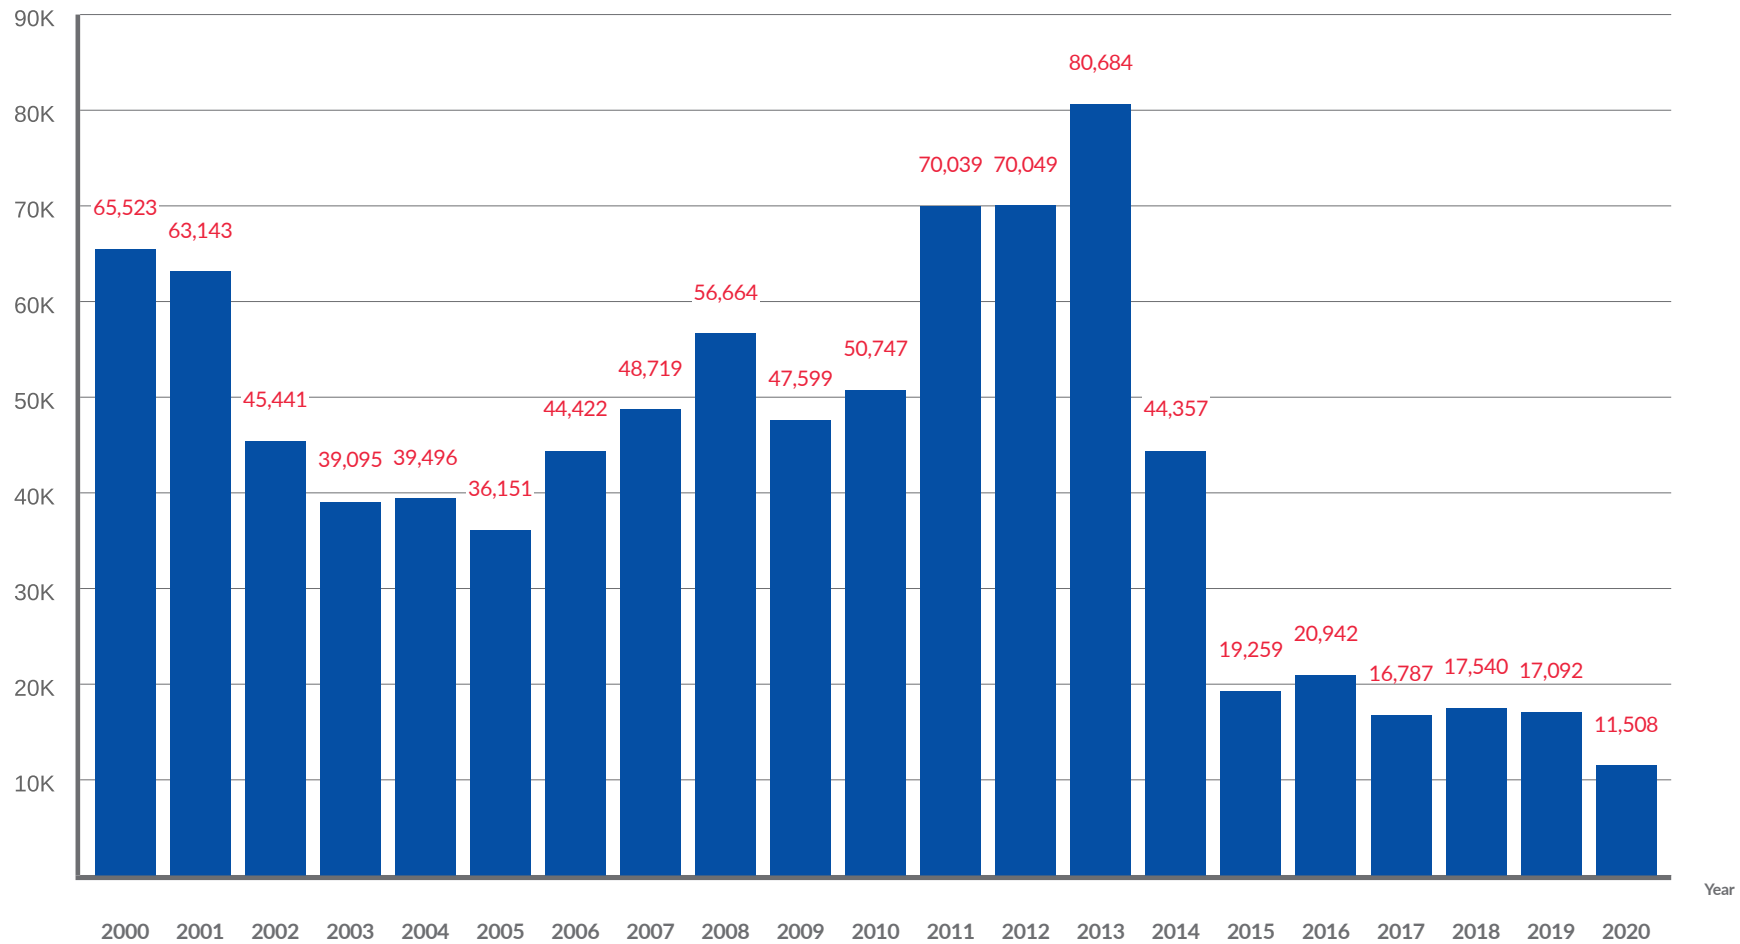

Total Annual Non-Immigrant US Visas Issued: Chile

Assessing the Cumulative Effects of U.S. Engagement in Uruguay and Chile

This research has been funded through a cooperative agreement between the Institute for War & Peace Reporting and the U.S. Department of State.